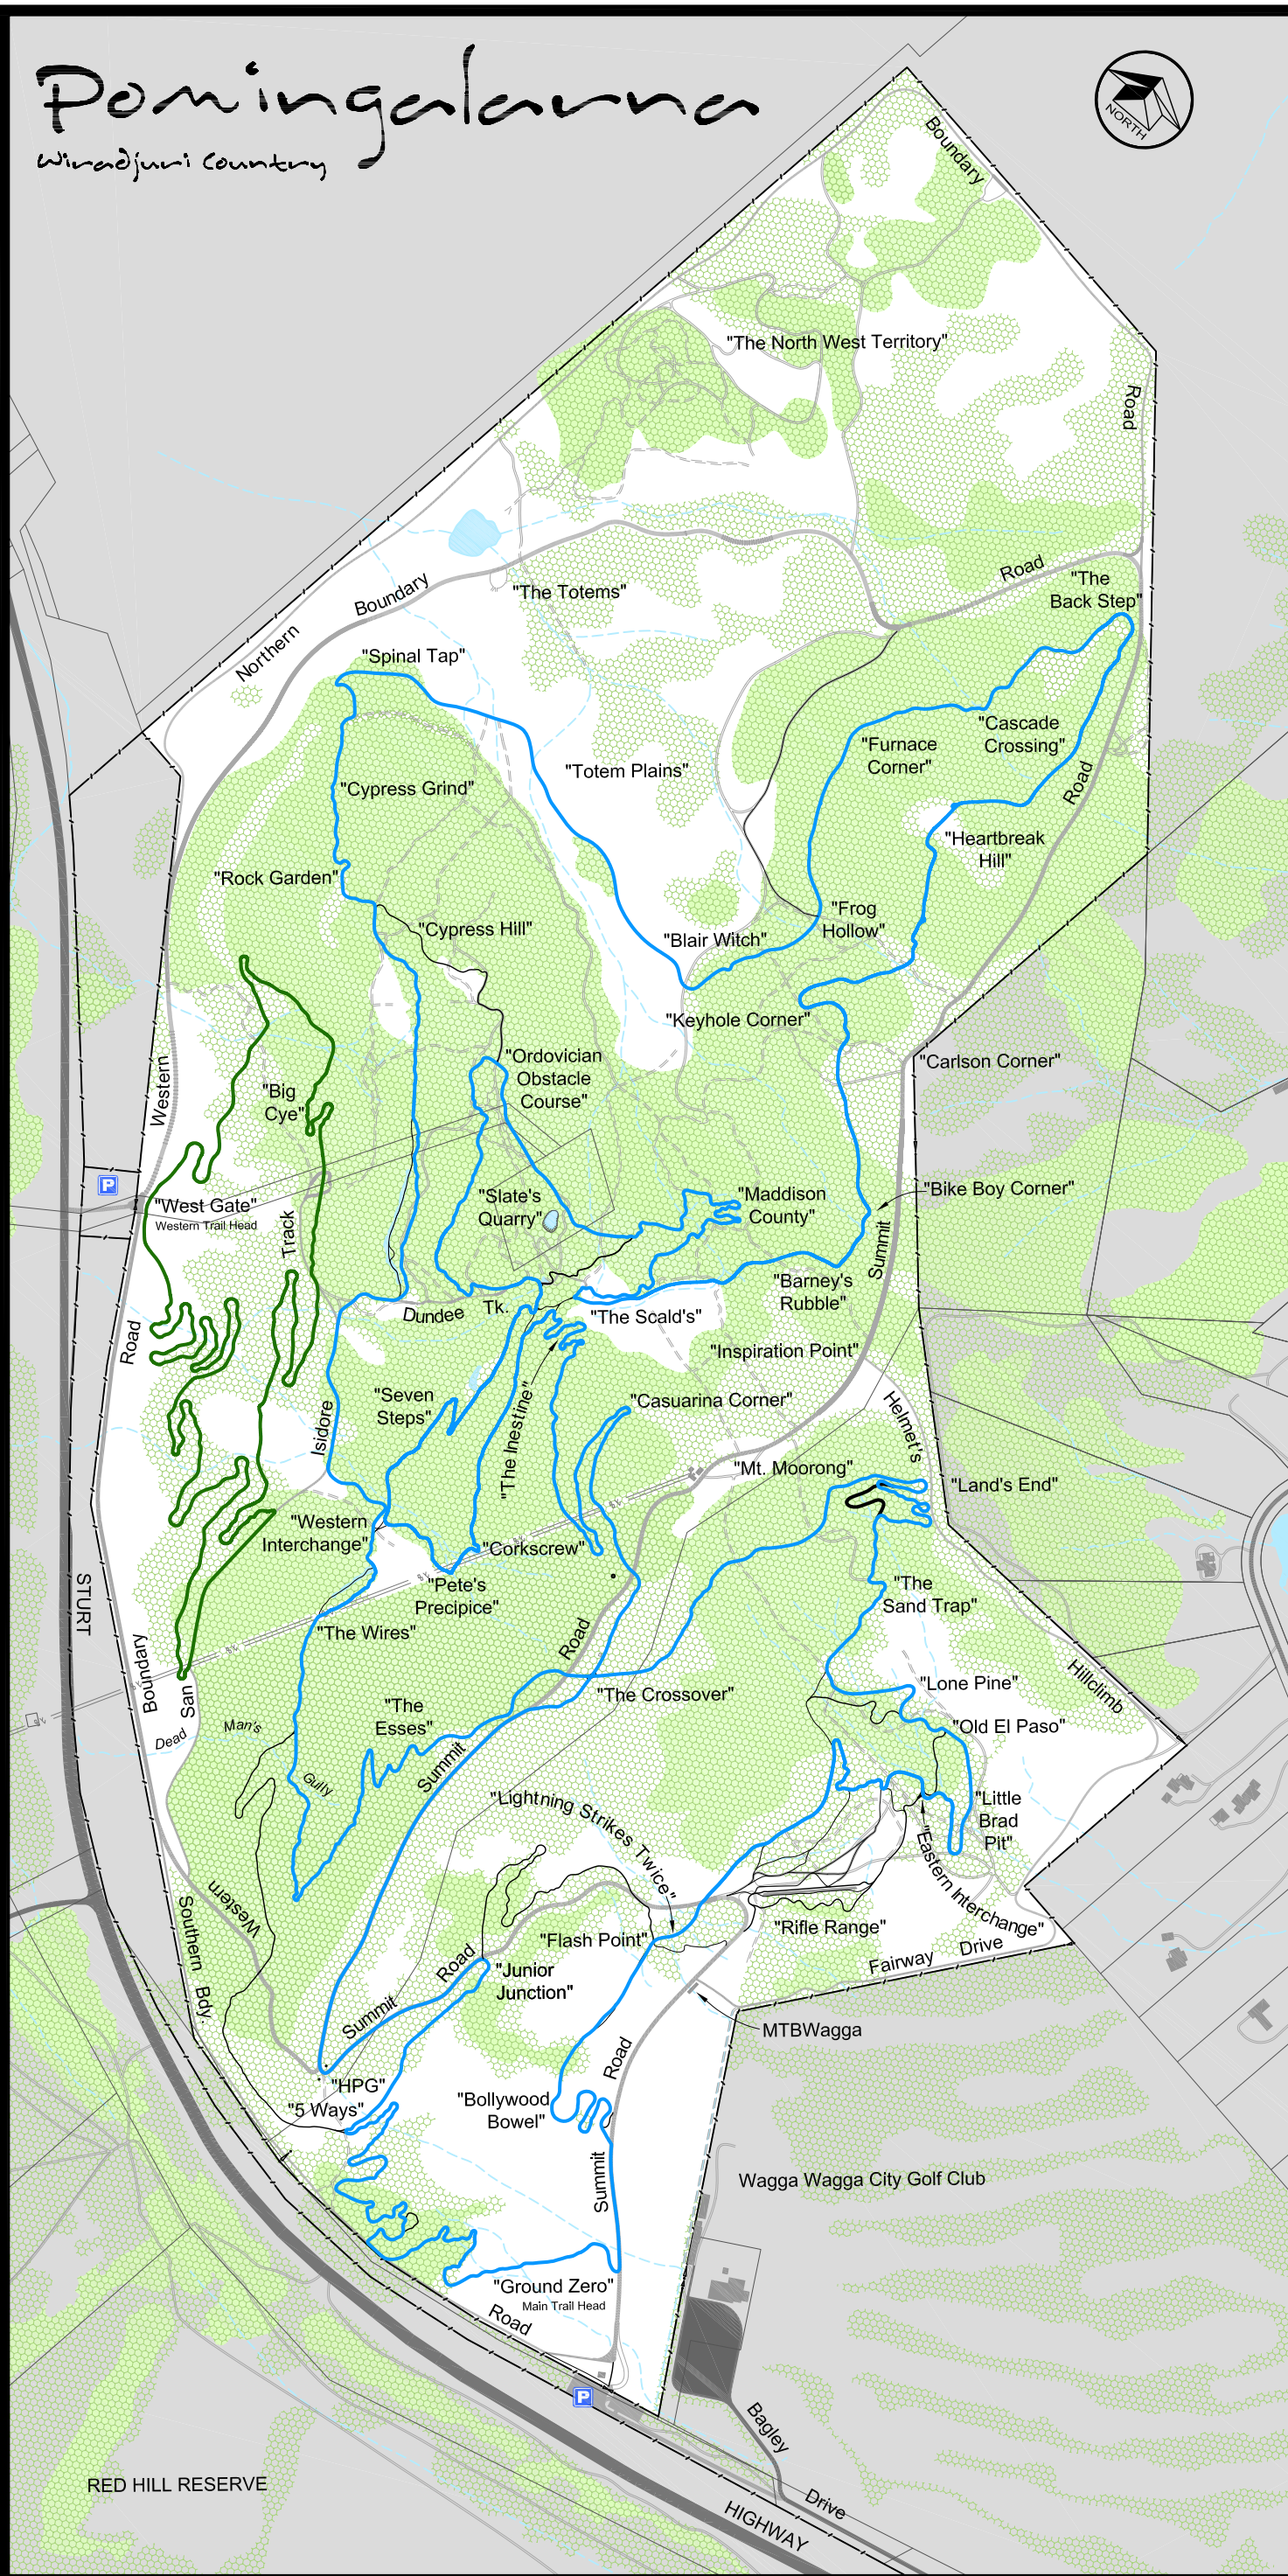

Pominalarna

Winadjuni Country

MAP LEGEND

- Easy Gobbagombalin Trail
 - Intermediate Pominalarna Trail
 - ◆ Difficult Track Section Specific
 - ▬ Intermediate Major Single Track
 - ▬ Intermediate Minor Single Track
 - ▬ Existing 4WD Track
 - ▬ 4WD Fire Trail
 - ▬ Gravel Road/Fire Trail
 - ▬ Sealed Road
 - Vegetation: Dense
 - Vegetation: Medium
 - Vegetation: Grassland
 - Area Outside of Park
 - Park Boundary
 - ~ Seasonal Watercourse
 - Buildings & Structures
- | | | |
|--|--|--|
| | | |
| | | |
| | | |
| | | |